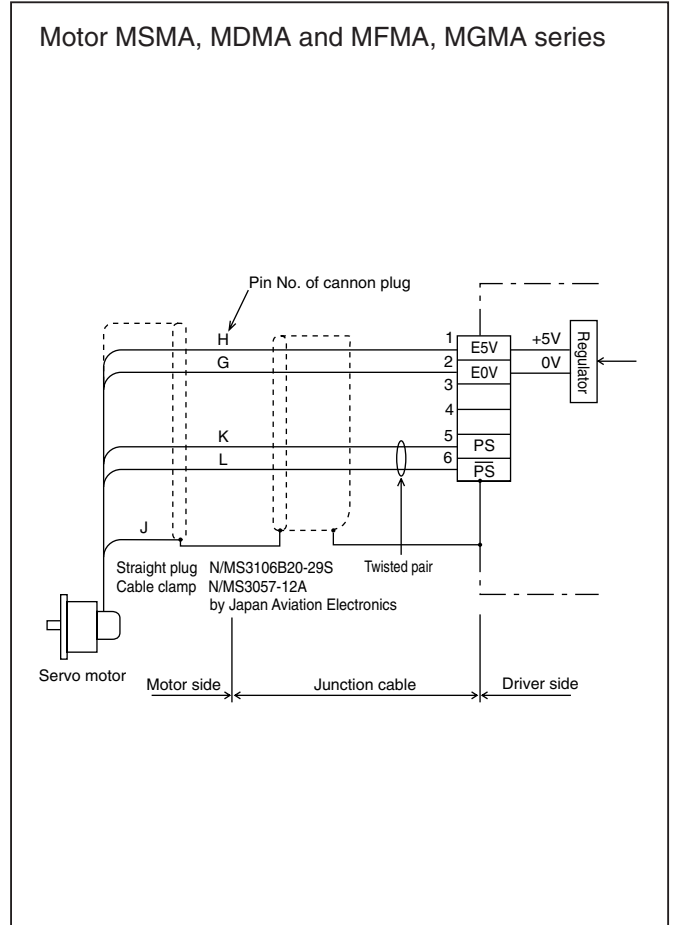

Encoder Wiring Diagram

● 2500P/r Incremental encoder

● 17bit Absolute encoder