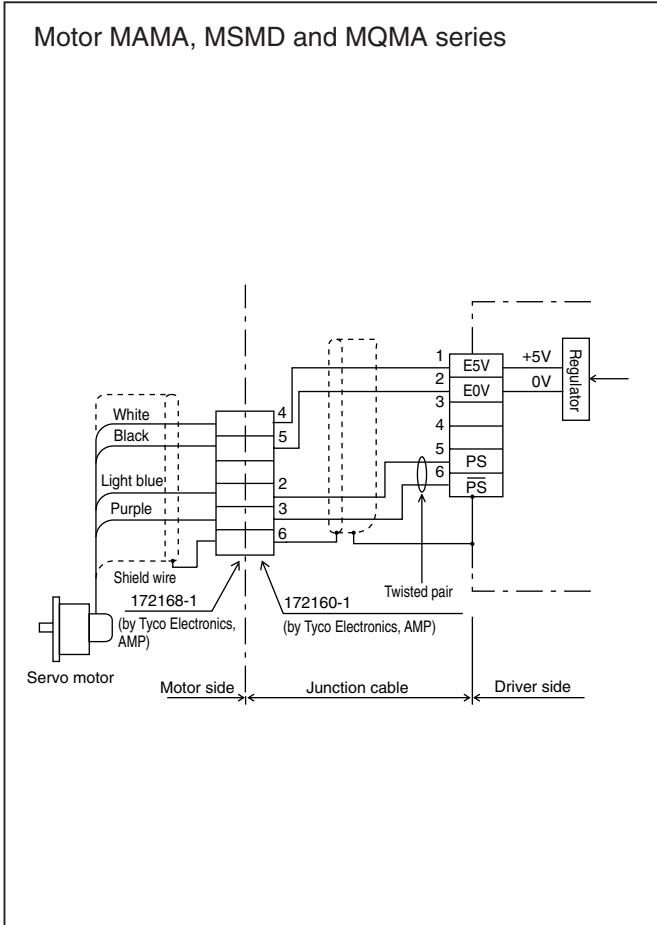

Encoder Wiring Diagram

● 2500P/r Incremental encoder

● 17bit Absolute encoder